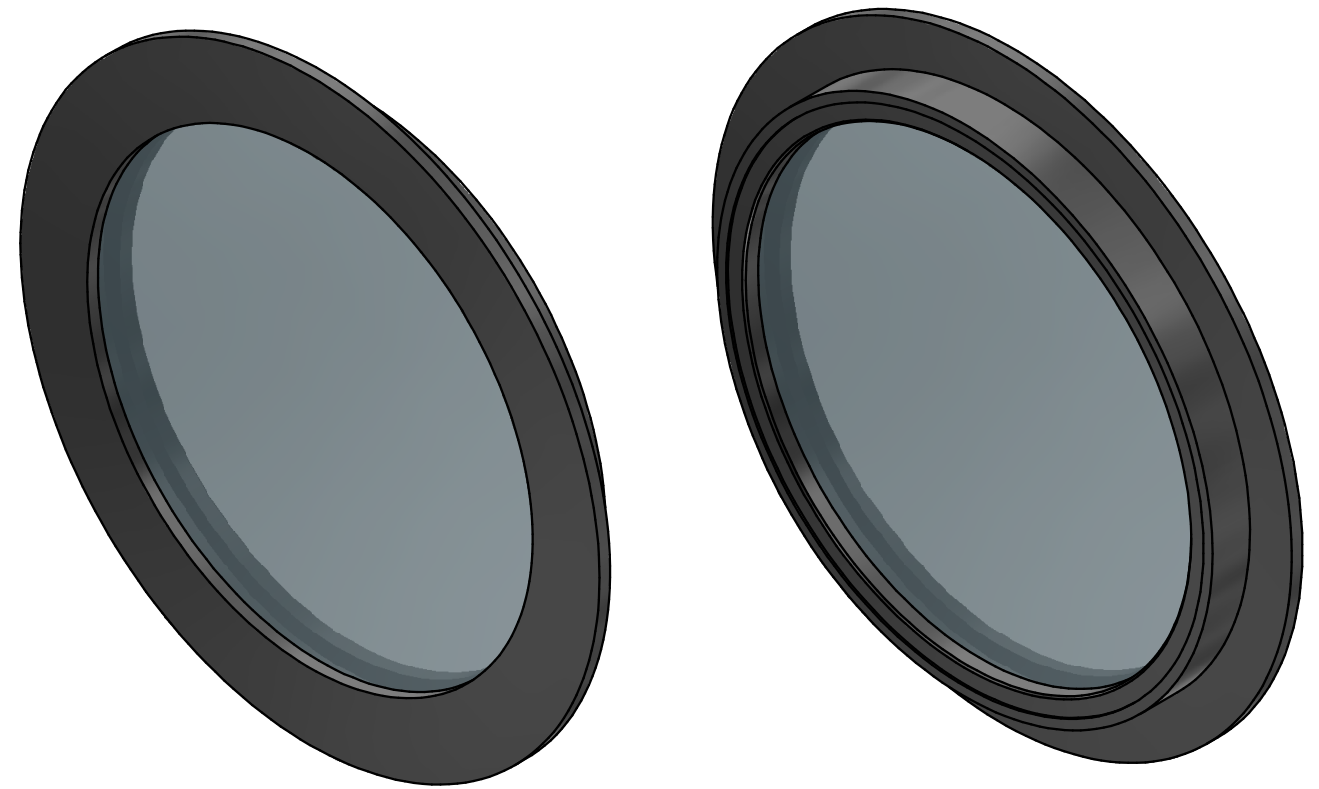

FRONT VIEW
1:3

SECTION A-A
1:3

This drawing and design is protected by copyright and the information is confidential. It is also protected and registered under Dutch laws through the Dutch government department for Taxes. The drawing and/or models may not to be copied, reproduced, duplicated or disclosed to others, in whole or in part without prior written consent of Rob Snel b.v./the Netherlands

3D-IMPRESSION

C				
B				
A				
Rev.:	REV. DATE:	REVISION SUBJECT		
Date:	6-2-2024	 Rob Snel TECHNISCHE GROOTHANDEL	Rob Snel Technische Groothandel Industrieweg 39 3361 HJ Sliedrecht T +31 (0)184 43 30 30 F +31 (0)184 43 30 31 E s.snel@robsnel.nl I www.robsnel.nl	Art.nr:
Drawn:	HB			Projection type:
Scale:	1:3			
Status:	Pending			
Cust.:				
Project:		Title: Aluminium Porthole ø250		
Mat:	Dwg.nr:	45.AL.250.01	Revision:	0
			Sheet:	1
			Format:	A3